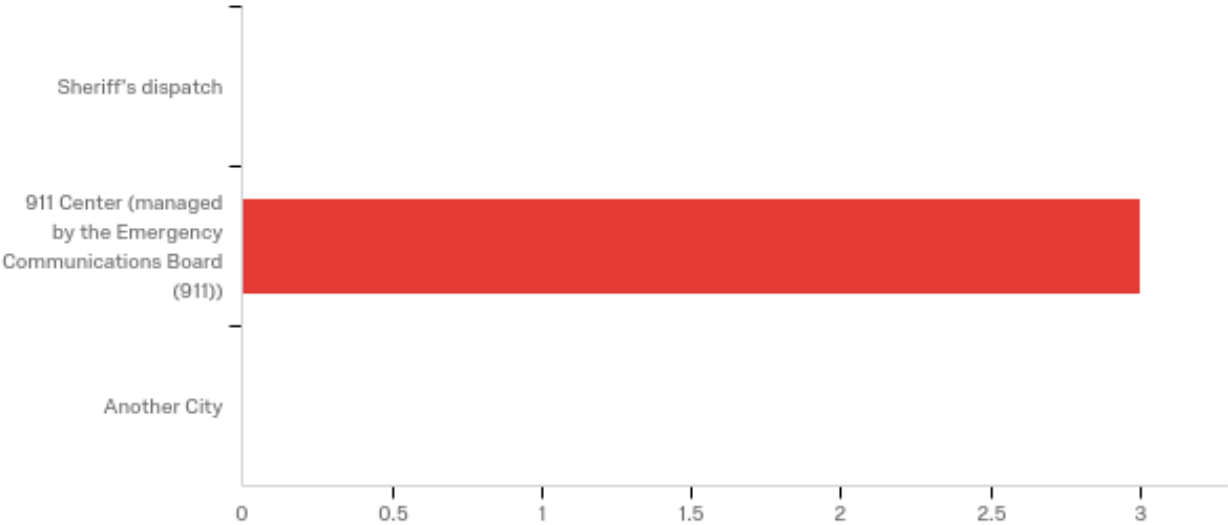

3) Who provides dispatch services?

#	Answer	%	Count
1	Sheriff's dispatch	0.00%	0
2	911 Center (managed by the Emergency Communications Board (911))	100.00%	3
3	Another City	0.00%	0
	Total	100%	3