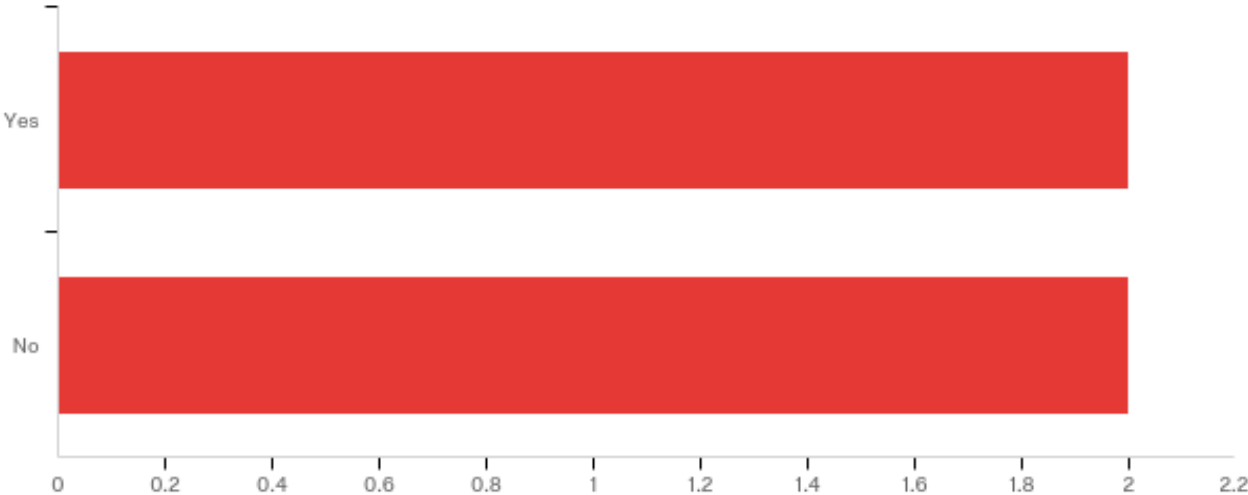

6) Are you charged for these services?

#	Answer	%	Count
1	Yes	50.00%	2
2	No	50.00%	2
	Total	100%	4

7) What are you charged?

---

formula

62,000 quarterly

8) What is the formula for setting the charge?

---

per call

Unknown